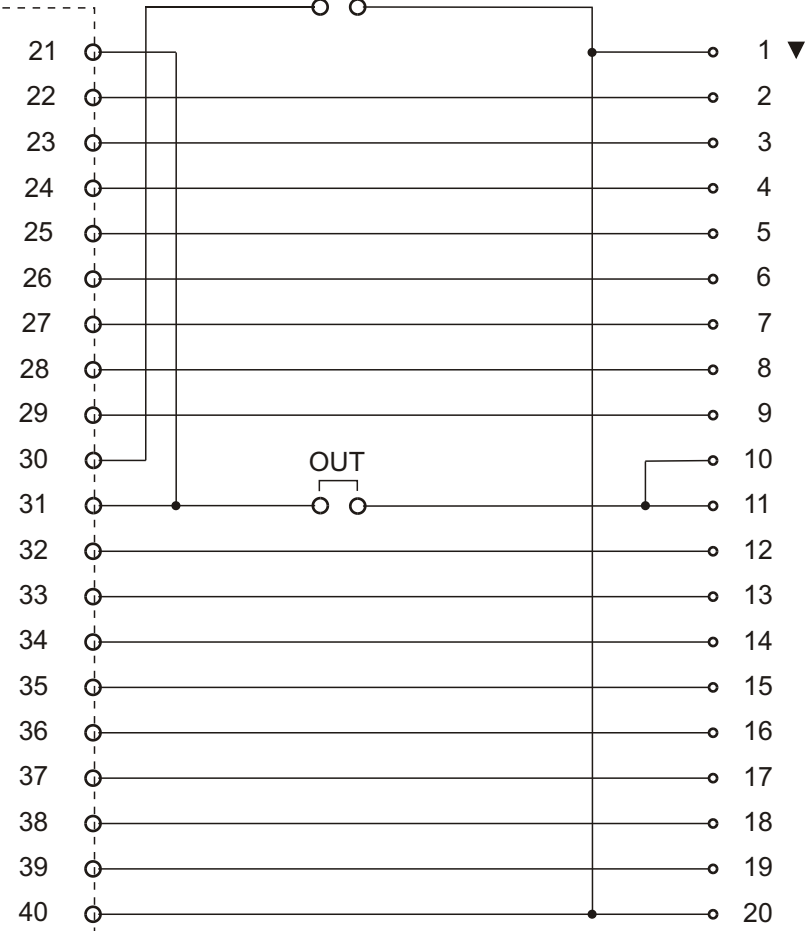

FLAT CABLE CONNECTOR

OUT

S7IO32L

FRONT CONNECTOR  
6ES7 392-1AM00-0AA0

OUT

FLAT CABLE CONNECTOR

S7IO32R

OUT = JUMPERED WHEN OUTPUTS

**DELCON**

Veikkontie 4  
03100 NUMMELA  
Finland

Originator: 7.7.1997 RK

Part name: S7IO32L, S7IO32R

Drawing no:

Rev 0

Scale
