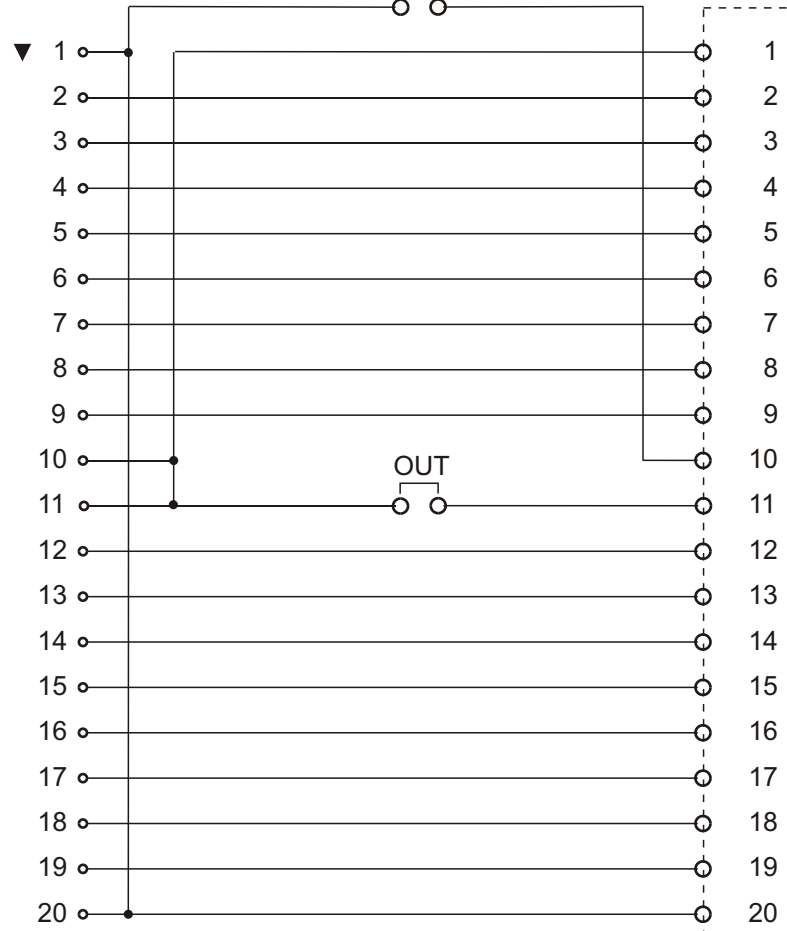

FLAT CABLE CONNECTOR

OUT

S7IO32L

FRONT CONNECTOR  
6ES7 392-1AM00-0AA0

OUT

FLAT CABLE CONNECTOR

S7IO32R

OUT = JUMPERED WHEN OUTPUTS

**DELCON**

Veikkontie 4  
03100 NUMMELA  
Finland

Originator: 7.7.1997 RK

Part name: S7IO32L, S7IO32R

Drawing no:

Rev 0

Scale
